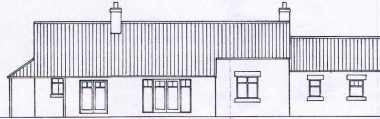

EXISTING EAST ELEVATION

EXISTING NORTH ELEVATION

EXISTING SOUTH ELEVATION

EXISTING WEST ELEVATION

THIS DRAWING IS THE PROPERTY OF PETE MIDDLETON DESIGN  
 ANY UNAUTHORIZED REPRODUCTION OR USE IS STRICTLY PROHIBITED  
 ALL RIGHTS RESERVED

RYEDALE DM  
 20 MAY 2016  
 DEVELOPMENT  
 MANAGEMENT  
 K/S 009101496

**Pete Middle Design**  
 VIEWLEY HILL, 15 WEST STREET, SWINTON MALTON, YO17 6SP  
 Tel: 01653 895008 Mob: 07941459927

Title: **EXISTING ELEVATIONS AND BLOCK PLAN**  
 WEST INGS, KIRKDALE LANE, KIRBYMOORSIDE  
 MR W SHAH