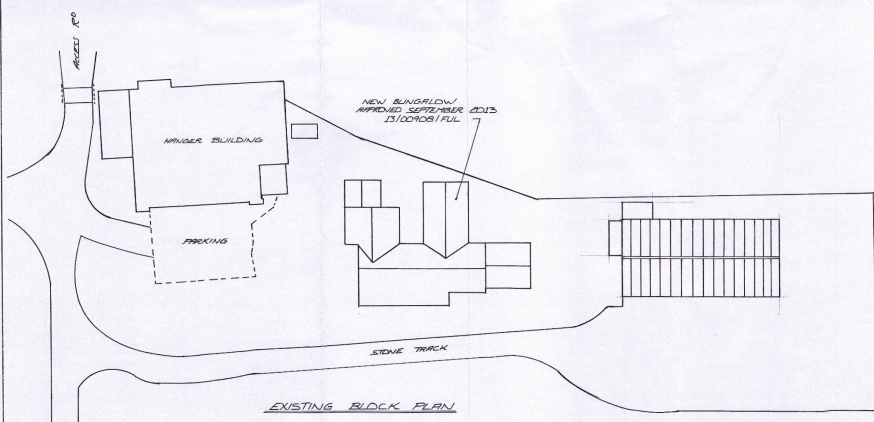

EXISTING EAST ELEVATION

EXISTING NORTH ELEVATION

EXISTING SOUTH ELEVATION

EXISTING WEST ELEVATION

THIS DRAWING IS THE PROPERTY OF PETE MIDDLETON DESIGN  
 ANY UNAUTHORIZED REPRODUCTION OR USE IS STRICTLY PROHIBITED  
 ALL RIGHTS RESERVED

RYEDALE DM  
 20 MAY 2016  
 DEVELOPMENT  
 MANAGEMENT  
 K/S 009101496

**Pete Middle Design**  
 VIEWLEY HILL, 15 WEST STREET, SWINTON MALTON, YO17 6SP  
 Tel: 01653 895008 Mob: 07941459927

Title: **EXISTING ELEVATIONS AND BLOCK PLAN**  
 WEST INGS, KIRKDALE LANE, KIRBYMOORSIDE  
 MR W SHAH

Scale	Date	Drawn	Drawing number
1:100 1:200	APR 2016	PM	WS20164-1